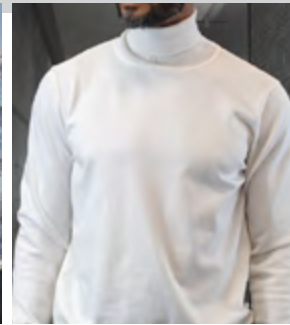

TNS-100 TURTLE NECK MODERN FIT
MEDIUM - 5X OPEN STOCK

WHITE