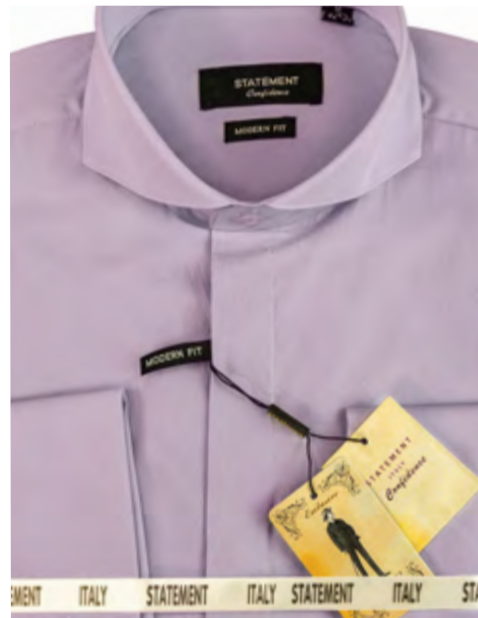

LAVENDER

SPREAD COLLAR SHIRT
100% COTTON