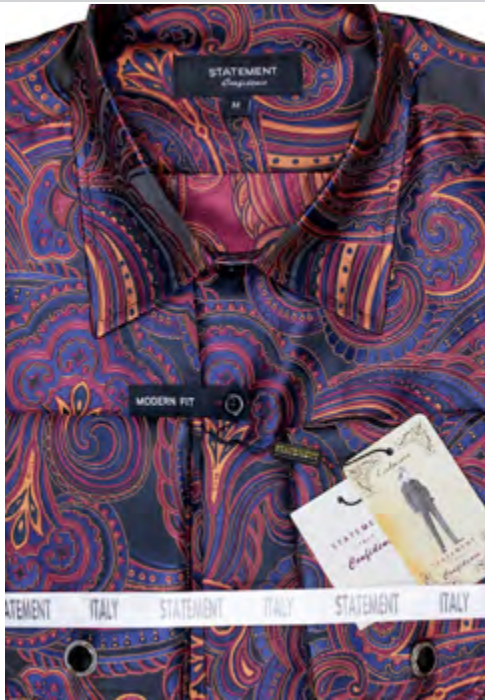

ROYAL

LAVENDER

PINK

SILVER

WHITE

WS-102
FANCY WOVEN SHIRT WITH CUFF LINKS

COPPER

HUNTER