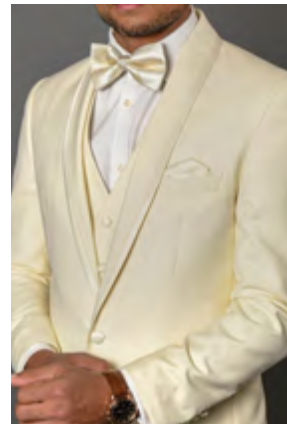

SAPPHIRE

WHITE

NAVY

BLACK

HUNTER

BURGUNDY

CHAMPAGNE

OFF WHITE