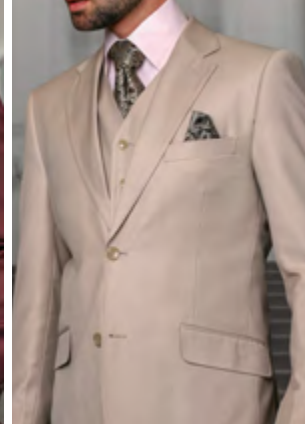

STZV-100 3PC TAILORED FIT, FLAT FRONT PANTS, SUPER 150'S

SAND