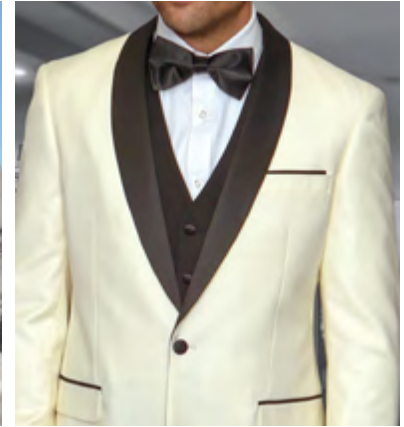

ENCORE 3PC TAILORED FIT, FLAT FRONT PANTS, INCLUDING BOW TIE

OFF WHITE