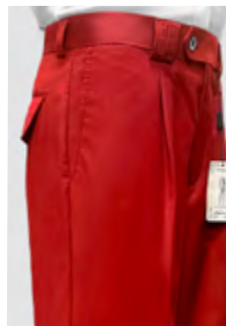

EGGPLANT

LAVENDER

MAUVE

POWDER BLUE

RED

ROYAL

STEEL BLUE

WHITE