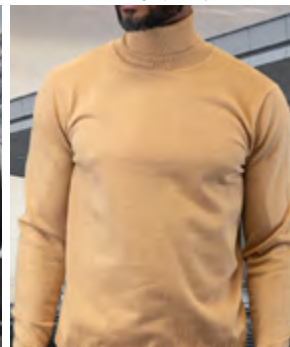

OFF-WHITE

NAVY

HUNTER

GREY

EGGPLANT

BLACK

CAMEL

BURGUNDY