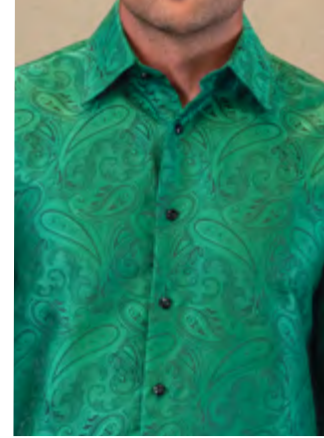

WS-100
PAISLEY FANCY WOVEN SHIRT W/ CUFF LINK

GREEN