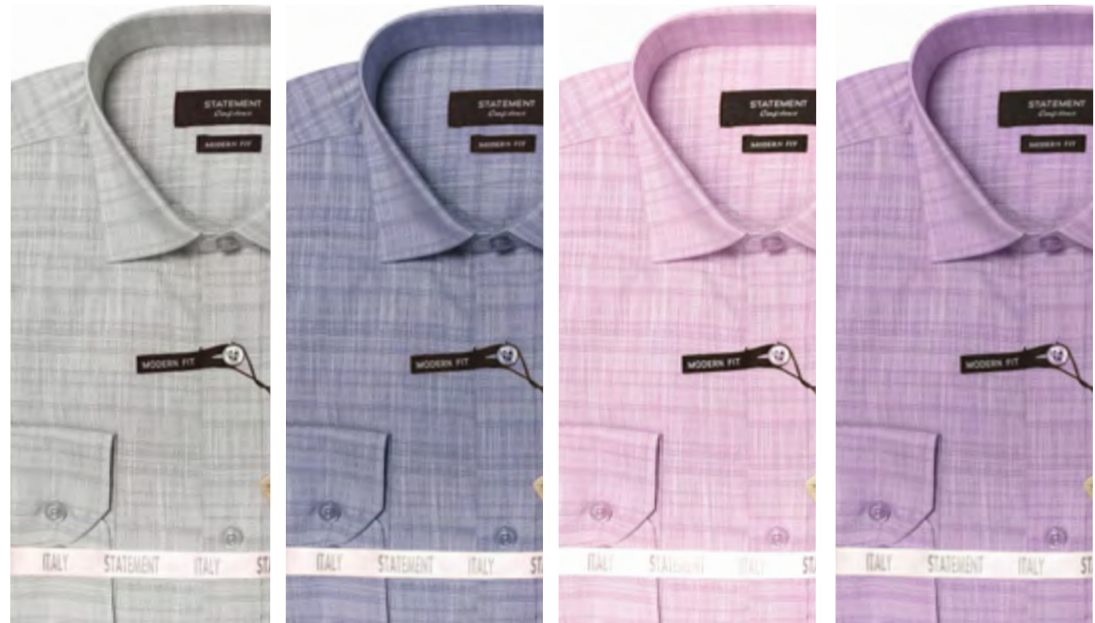

DS-102 100% COTTON - WEAVE PATTERN

GREY

BLUE

PINK

LAVENDER