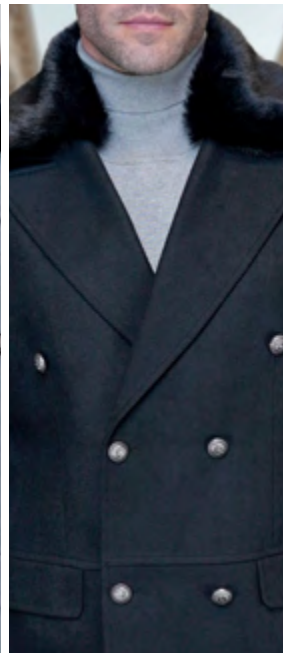

NAVY

BLACK

NAVY

BURGUNDY

CHRCOAL

GREY

BLACK

WJ-100 ¾ LENGTH JACKET SINGLE BREASTED 3 BUTTON WOOL CASHMERE