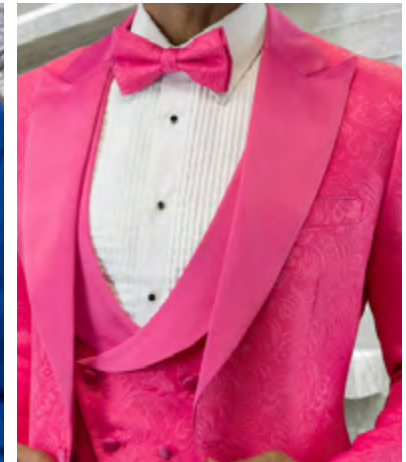

BELLAGIO-15 3PC TAILORED FIT, FLAT FRONT PANTS, INCLUDING BOW TIE

HOT PINK