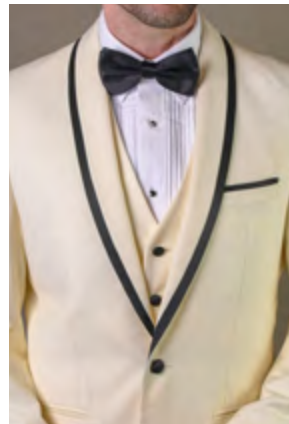

GENOVA 3 PC REGULAR FIT PLEATED PANTS, SUPER 150'S

OFF WHITE