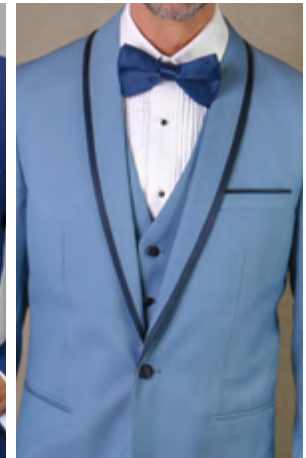

GENOVA 3 PC REGULAR FIT PLEATED PANTS, SUPER 150'S

STEEL BLUE