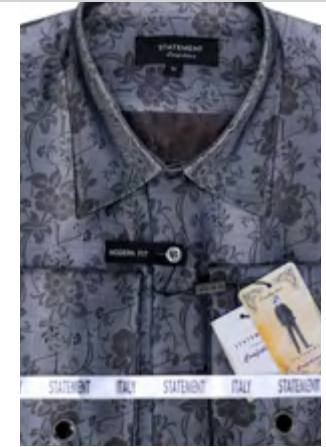

WS-102
FANCY WOVEN SHIRT WITH CUFF LINKS

GREY