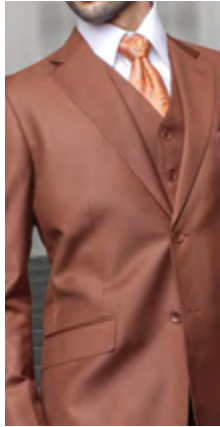

CAMEL

BLACK

COPPER

BROWN

TZ-100 3 PC REGULAR FIT PLEATED PANTS, SUPER 150'S - UP TO SIZE 68L

SAND

ASH

COPPER