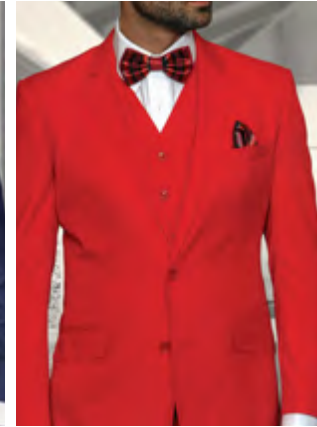

STZV-100 3PC TAILORED FIT, FLAT FRONT PANTS, SUPER 150'S

RED