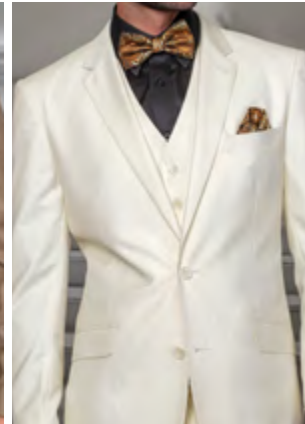

INDIGO

H. CHARCOAL

PLATINUM

BRONZE

OFF WHITE

WHITE

MESSINA 3 PC REGULAR FIT PLEATED PANTS, SUPER 150'S

HUNTER