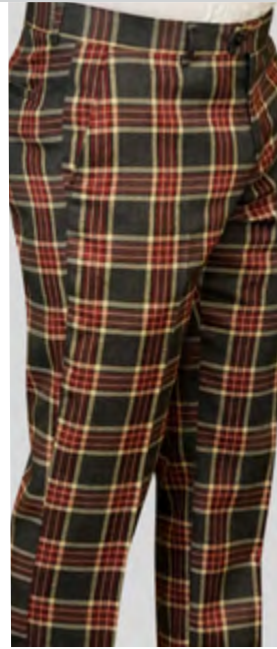

PL-303 BLACK