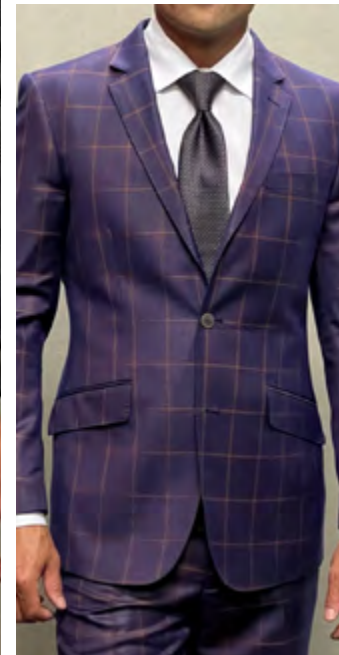

PORTO-11 EGGPLANT