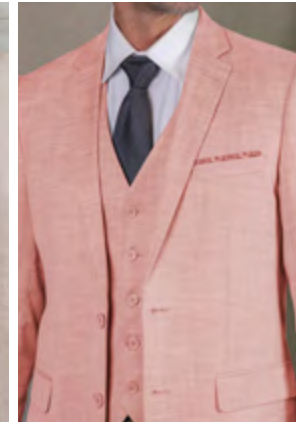

PINK

INDIGO

CHARCOAL

HUNTER

BURGUNDY

STZV-101 3PC TAILORED FIT, FLAT FRONT PANTS, SUPER 180'S

H. CHARCOAL

HUNTER