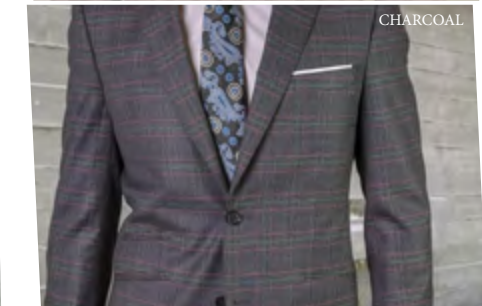

## STATEMENT CLOTHING

2400 SOUTH SAN PEDRO ST.  
LOS ANGELES, CA 90011  
213.748.9972

STATEMENT@SBCGLOBAL.NET  
WWW.STATEMENTCLOTHING.NET

GIGLIO BRICK  
SINGLE JACKET

COCO

CHARCOAL

EGGPLANT

GREY