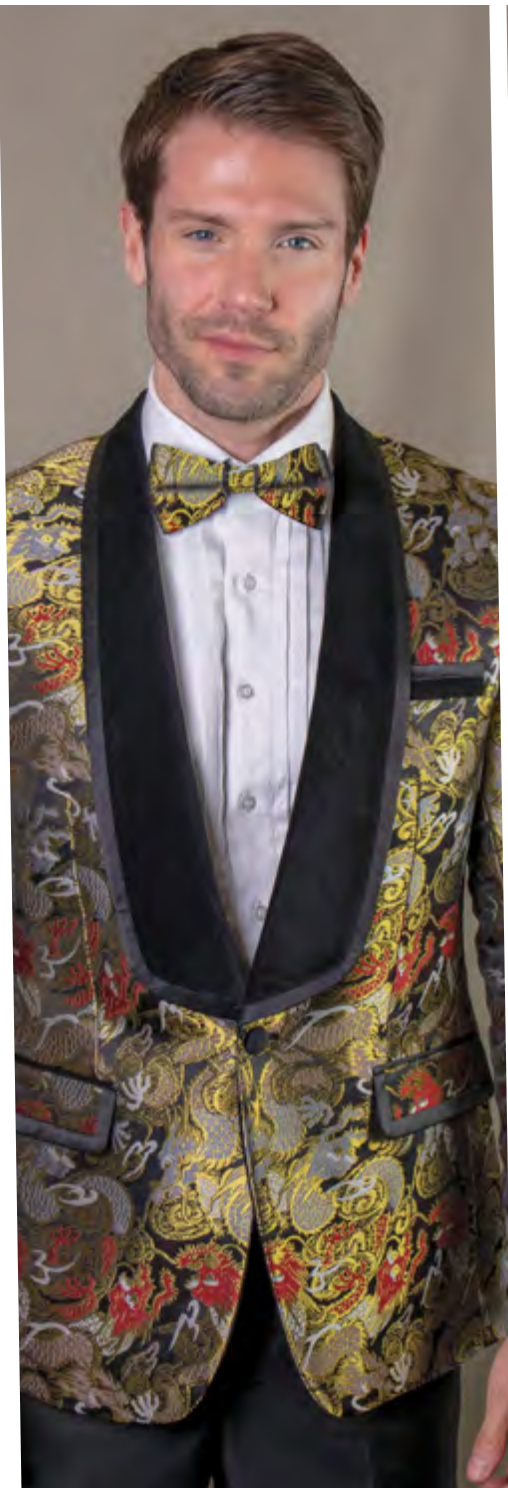

GREEN-GOLD