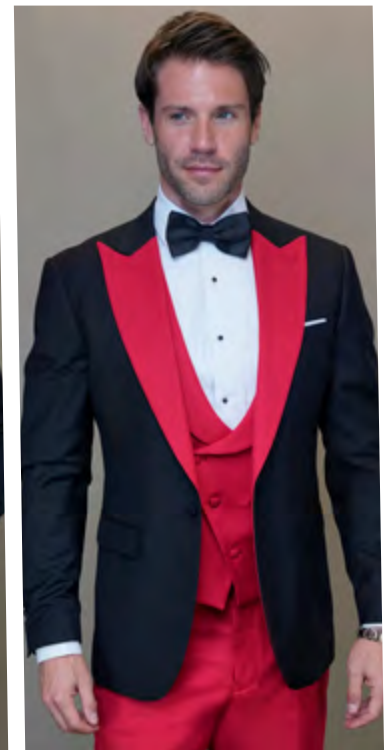

3PC TAILORED FIT, FLAT FRONT PANTS

**MGM** BURGUNDY  
3PC TAILORED FIT, FLAT FRONT PANTS, INCLUDING BOW TIE

BLACK

SAPPHIRE

NAVY

HUNTER

BURGUNDY

OFF-WHITE