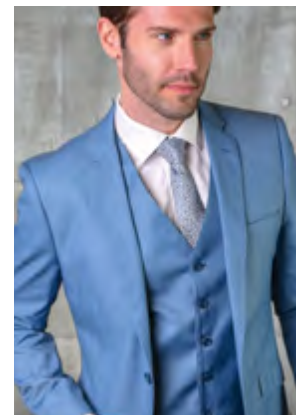

ASH

FRENCH BLUE

HUNTER

OLIVE

CHESTNUT

COPPER

STEEL BLUE

EGGPLANT