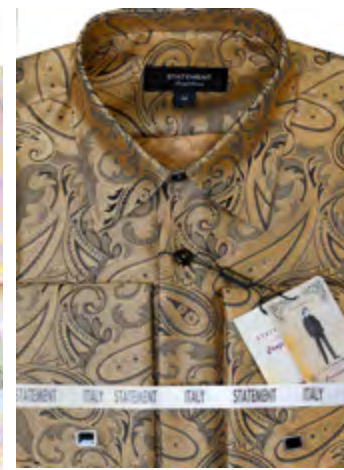

WS-101
FANCY WOVEN SHIRT WITH CUFF LINKS

GOLD