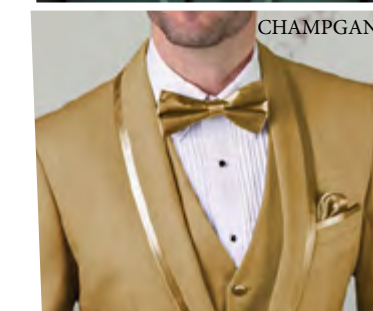

CAESAR

3PC TAILORED FIT, FLAT FRONT PANTS, INCLUDING BOW TIE

CHARCOAL