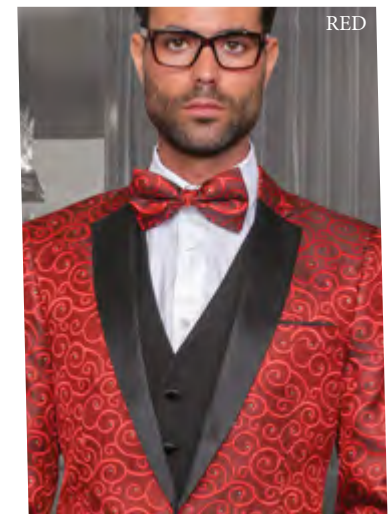

CHAMPAGNE

**ENZO-7**

3PC TAILORED FIT, FLAT FRONT PANTS

WHITE

WYNN GREY

BLACK

BURGUNDY

ROYAL