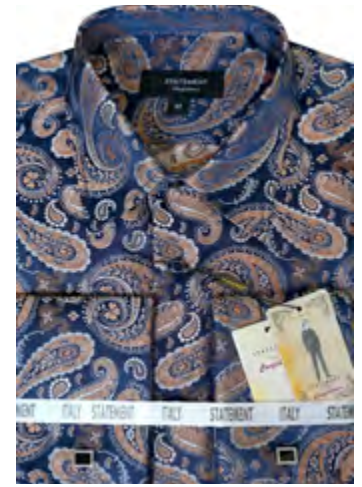

WS-101
FANCY WOVEN SHIRT WITH CUFF LINKS

NAVY