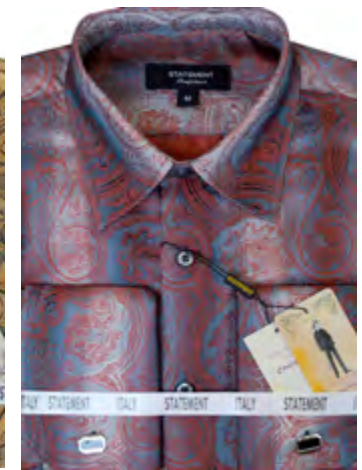

WS-101
FANCY WOVEN SHIRT WITH CUFF LINKS

GREY