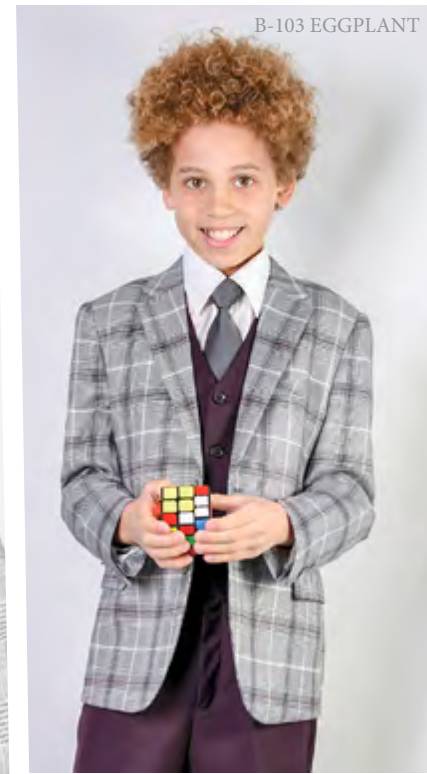

B102 SAPPHIRE

B-103 EGGPLANT