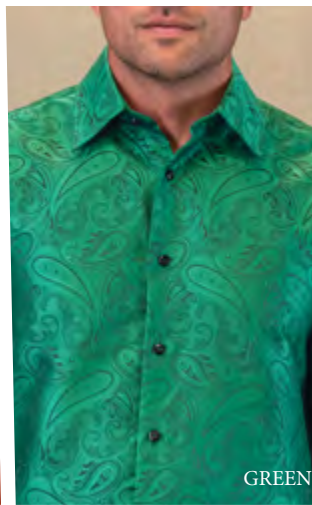

EGGPLANT

BLACK

HUNTER

GREY

NAVY

BURGUNDY

**TNS-100**  
TURTLE NECK MODEN FIT

COPPER