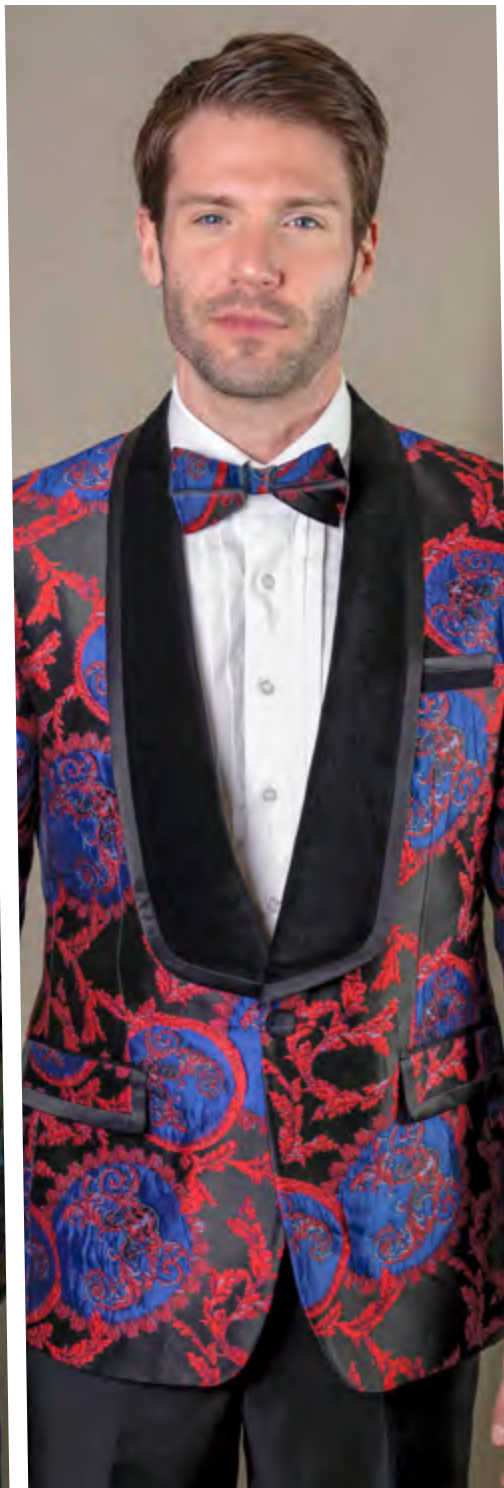

RED

VJ-100
SINGLE JACKET WITH MATCHING BOW TIE