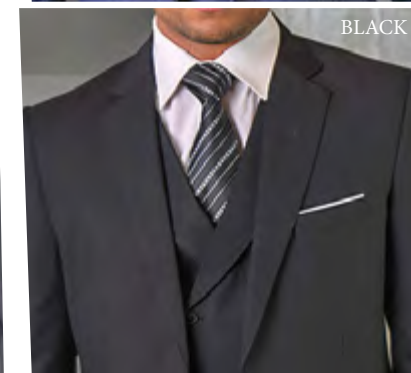

**LANZO**

3PC TAILORED FIT, FLAT FRONT PANTS, SUPER 150'S

CHARCOAL

NAVY

SAPPHIRE

BLACK

OLIVE

OLIVE