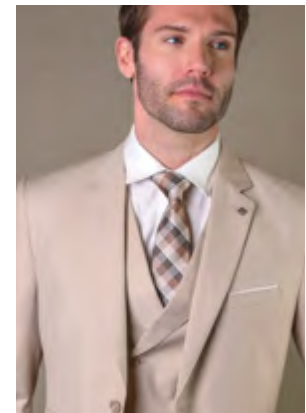

TAN

LAZIO

3PC TAILORED FIT, FLAT FRONT PANTS, SUPER 150'S