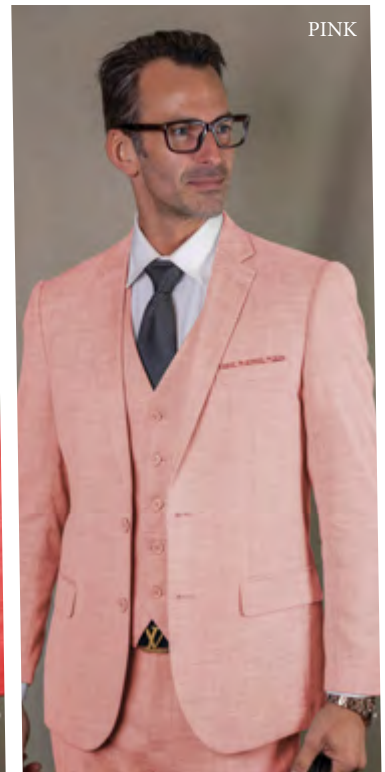

TURQUOISE

STEEL BLUE

MAUVE

RUST

BLACK

LAVENDER

**LAZARO**

3PC SLIM FIT, FLAT FRONT PANTS, SUPER 180'S