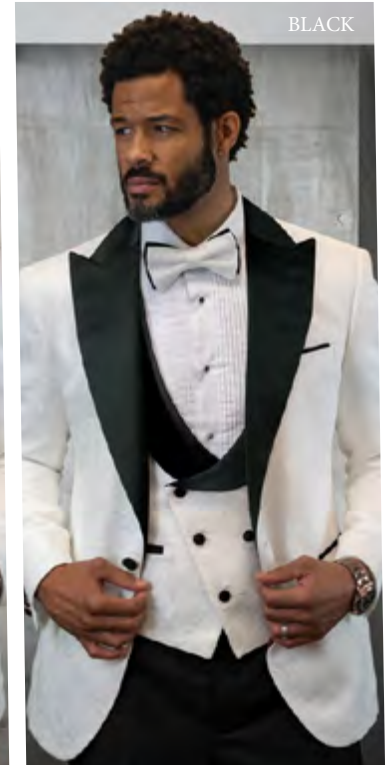

PURPLE

RED

ROYAL

BLACK

**HILTON**

3PC TAILORED FIT, FLAT FRONT PANTS, INCLUDING BOW TIE

**BELLAGIO-4 WHITE**  
3PC SLIM FIT, FLAT FRONT PANTS, INCLUDING BOW TIE

OFF WHITE