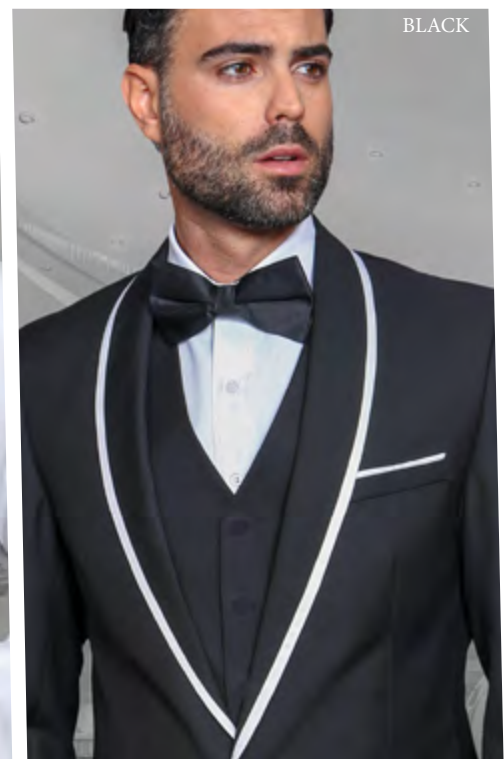

**GENOVA**

RED

3PC TAILORED FIT, FLAT FRONT PANTS, INCLUDING BOW TIE

CHARCOAL

ROYAL

WHITE

BLACK

OFF WHITE