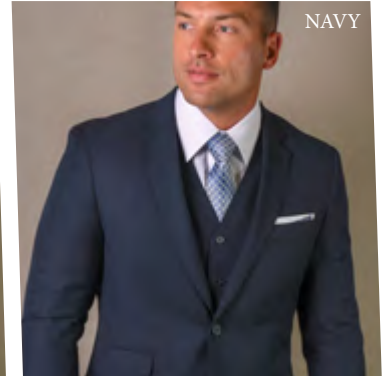

BLACK

**SANDRIA**

3PC TAILORED FIT, FLAT FRONT PANTS, SUPER 150'S

HUNTER

SAPPHIRE

CARMEL

CHARCOAL

GREY