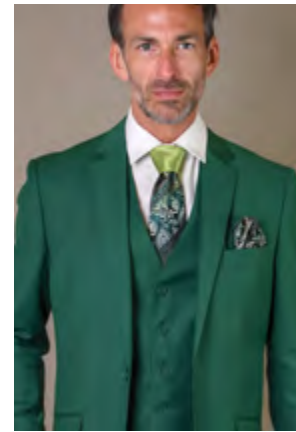

WHITE

**STZV-100**

3PC TAILORED FIT, FLAT FRONT PANTS, SUPER 150'S

JADE

CARAMEL

DENIM

FOREST GREEN

SAGE