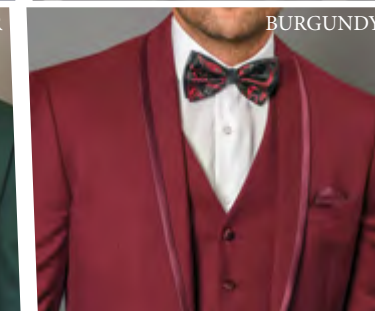

GREY

**CAESAR**

3PC TAILORED FIT, FLAT FRONT PANTS, INCLUDING BOW TIE

SAPPHIRE

WHITE

NAVY

BLACK

HUNTER