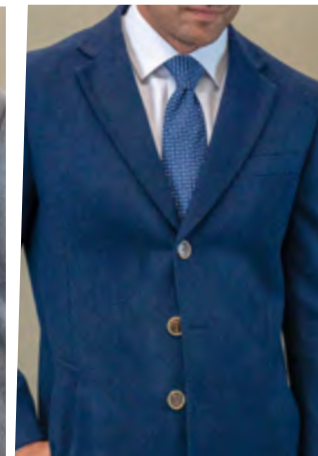

NAVY

WJ-100

SINGLE BREASTED OVER COAT SUPER 180'S WOOL & CASHMERE