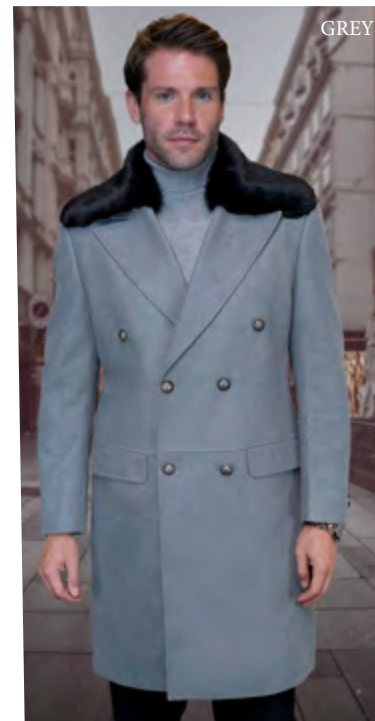

DOUBLE BREASTED OVER COAT SUPER 180'S WOOL & CASHMERE