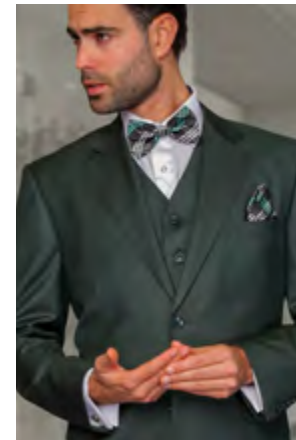

HUNTER

STZV-100
3PC TAILORED FIT, FLAT FRONT PANTS, SUPER 150'S