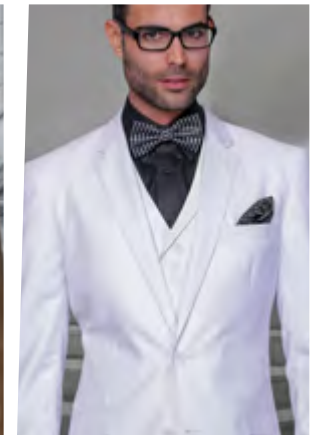

WHITE

MESSINA

3 PC REGULAR FIT PLEATED PANTS, SUPER 150'S