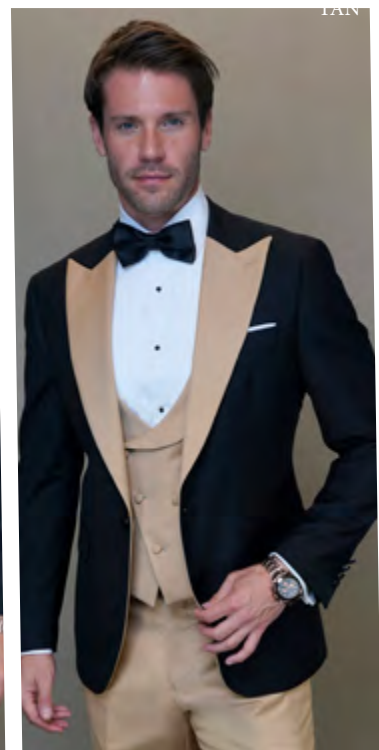

3PC TAILORED FIT, FLAT FRONT PANTS

**MGM** BURGUNDY  
3PC TAILORED FIT, FLAT FRONT PANTS, INCLUDING BOW TIE

BLACK

SAPPHIRE

NAVY

HUNTER

BURGUNDY

OFF-WHITE