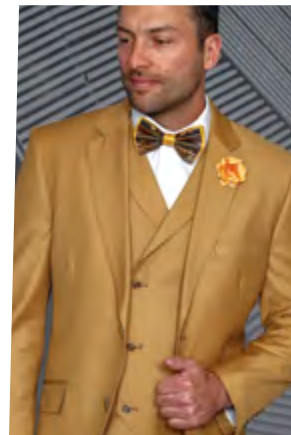

CAMEL

MESSINA

3 PC REGULAR FIT PLEATED PANTS, SUPER 150'S