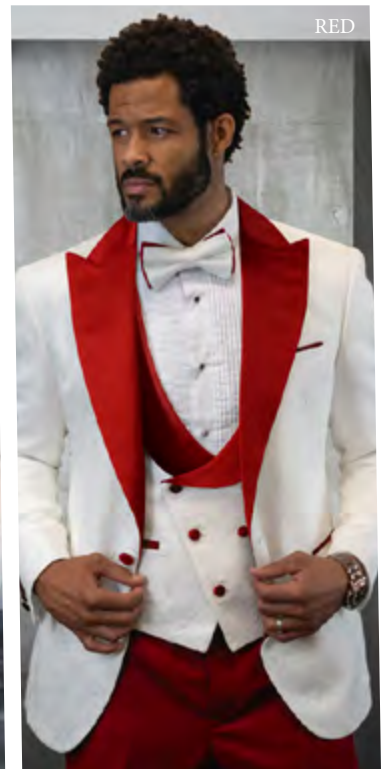

PURPLE

RED

ROYAL

BLACK

**HILTON**

3PC TAILORED FIT, FLAT FRONT PANTS, INCLUDING BOW TIE

**BELLAGIO-4 WHITE**  
3PC SLIM FIT, FLAT FRONT PANTS, INCLUDING BOW TIE

OFF WHITE