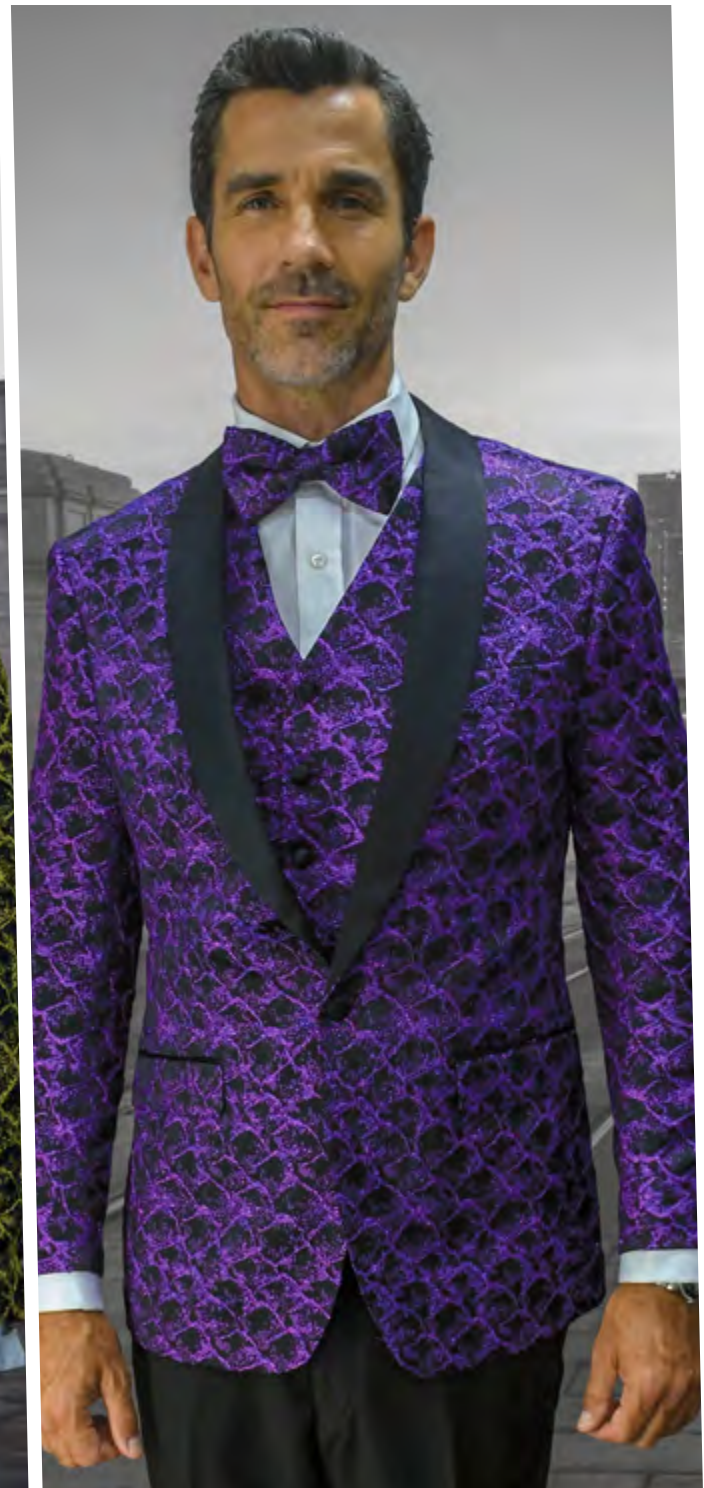

**BELLAGIO-13**  
3PC SUIT INCLUDING BOW TIE

COPPER

BLACK FUCHSIA

BLACK GOLD

**LJ-104**

**SINGLE JACKET WITH MATCHING BOW TIE**

BLACK

GOLD