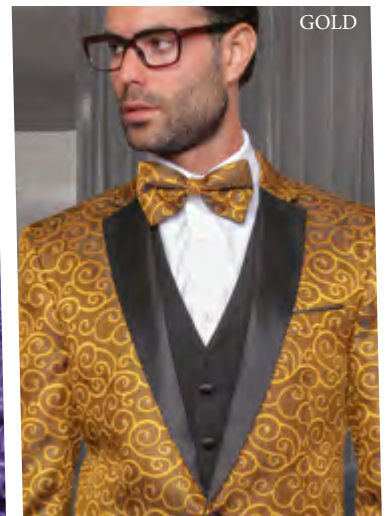

BELLAGIO

3PC SLIM FIT, FLAT FRONT PANTS, INCLUDING BOW TIE