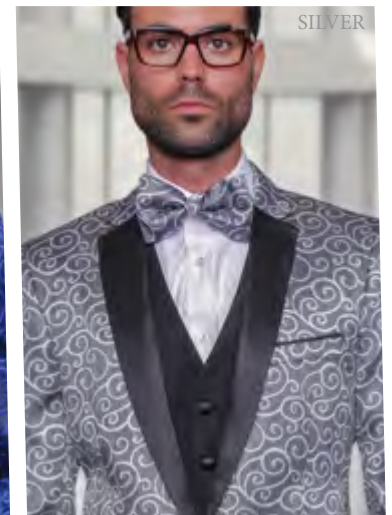

CHAMPAGNE

**ENZO-7**

3PC TAILORED FIT, FLAT FRONT PANTS

WHITE

WYNN GREY

BLACK

BURGUNDY

ROYAL