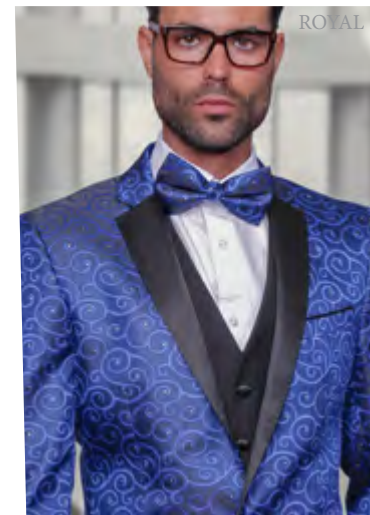

CHAMPAGNE

**ENZO-7**

3PC TAILORED FIT, FLAT FRONT PANTS

WHITE

WYNN GREY

BLACK

BURGUNDY

ROYAL