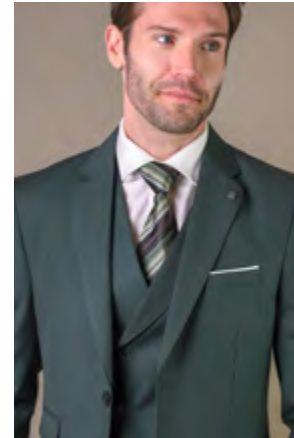

**STZV-100**  
3PC TAILORED FIT, FLAT FRONT PANTS, SUPER 150'S

GREY

BLACK

SAPPHIRE

BRONZE

BURGUNDY

HUNTER

NAVY