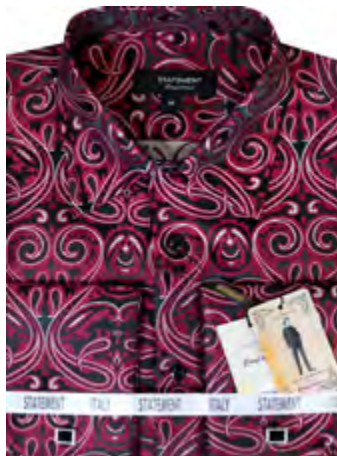

WS-101
FANCY WOVEN SHIRT WITH CUFF LINKS

WINE