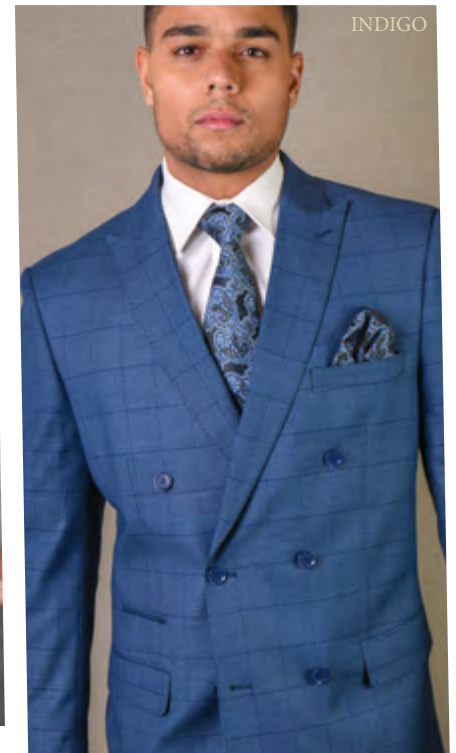

DELFINO

DB-ZARELLI GREY  
2PC DOUBLE BREASTED SUIT

BLACK

NAVY

TZD-401 CHARCOAL

GREY

INDIGO

NAVY