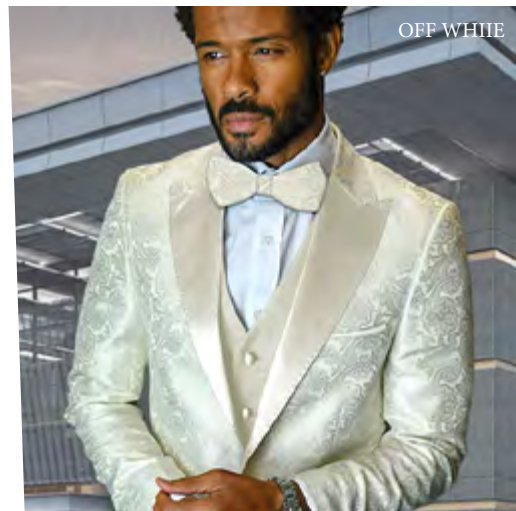

PURPLE

RED

ROYAL

BLACK

**HILTON**

3PC TAILORED FIT, FLAT FRONT PANTS, INCLUDING BOW TIE

**BELLAGIO-4 WHITE**  
3PC SLIM FIT, FLAT FRONT PANTS, INCLUDING BOW TIE

OFF WHITE