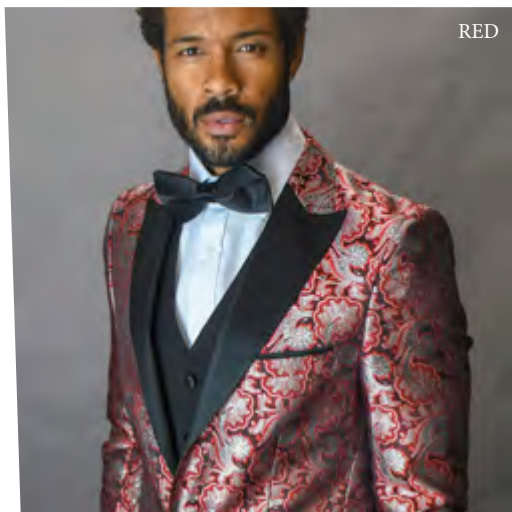

PURPLE

RED

ROYAL

BLACK

**HILTON**

3PC TAILORED FIT, FLAT FRONT PANTS, INCLUDING BOW TIE

**BELLAGIO-4 WHITE**  
3PC SLIM FIT, FLAT FRONT PANTS, INCLUDING BOW TIE

OFF WHITE