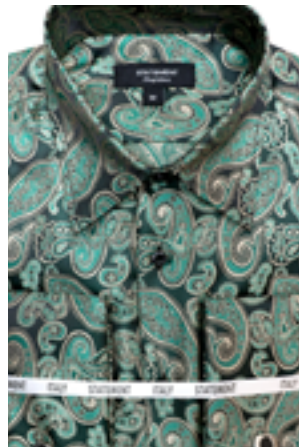

WS-104 HUNTER