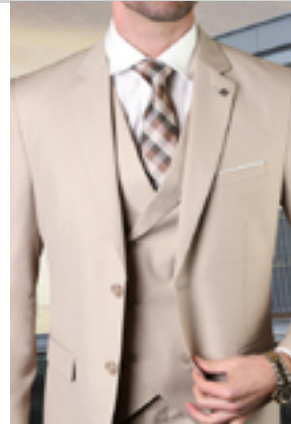

WHITE

MESSINA 3 PC REGULAR FIT PLEATED PANTS, SUPER 180'S

HUNTER

NAVY

SAPPHIRE

BURGUNDY

TAN

GREY