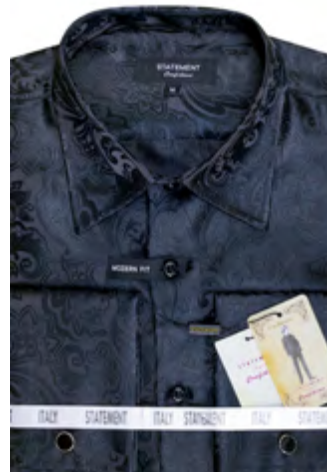

BLACK

SAPPHIRE

PURPLE

BLACK

PL-302 RED

BLACK-RED

PL-304 OFF-WHITE

HUNTER