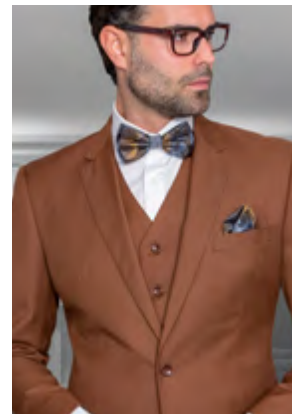

COPPER

STZV-100
3PC TAILORED FIT, FLAT FRONT PANTS, SUPER 150'S