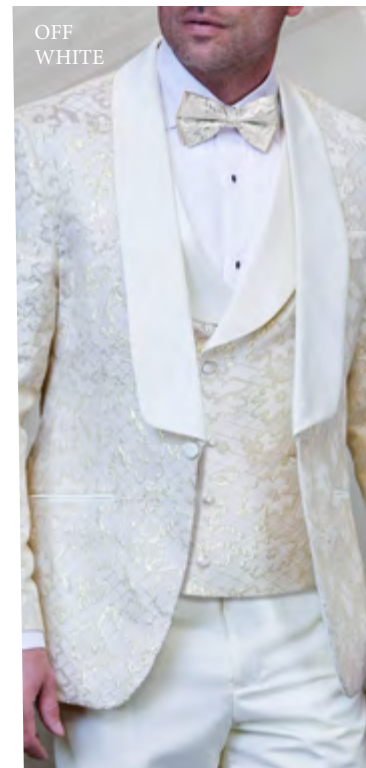

OFF
WHITE

TIZANO
3PC TAILORED FIT, FLAT FRONT PANTS, INCLUDING BOW TIE