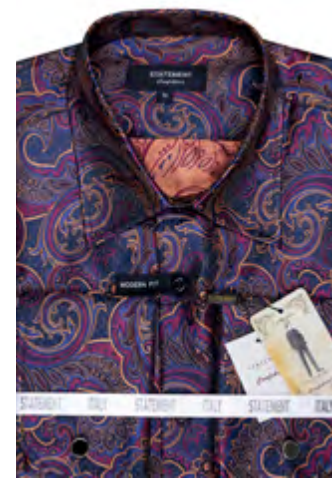

SILVER

WHITE

WS-100

PAISLEY FANCY WOVEN SHIRT W/ CUFF LINK

RED

COPPER

HUNTER

GREY-BLUE