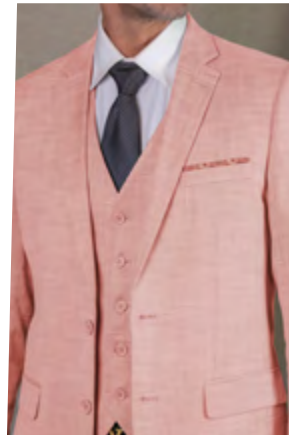

PINK

LAZARO
3PC SLIM FIT, FLAT FRONT PANTS, SUPER 180'S