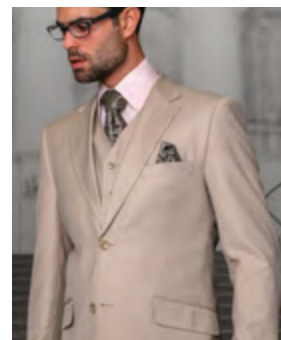

COPPER

BROWN

MESSINA
3 PC REGULAR FIT PLEATED PANTS, SUPER 150'S

COPPER

ASH

SAND

BLACK

NAVY