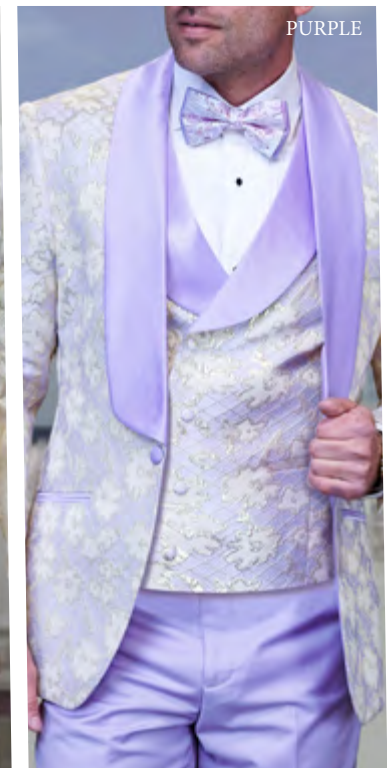

3PC TAILORED FIT, FLAT FRONT PANTS, VELVET LAPEL AND PANT SIDE TRIM

BLACK

WHITE

SAPPHIRE

SKY BLUE

BLUSH

BLACK

OFF
WHITE

PURPLE

TIZANO
3PC TAILORED FIT, FLAT FRONT PANTS, INCLUDING BOW TIE

OFF WHITE

BELLAGIO-15

3PC TAILORED FIT, FLAT FRONT PANTS, INCLUDING BOW TIE

NAVY

WHITE

BLACK