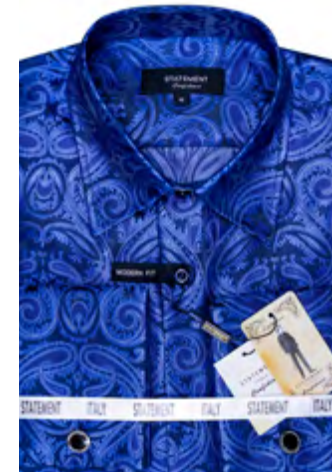

BLACK

SAPPHIRE

PURPLE

BLACK

PL-302 RED

BLACK-RED

PL-304 OFF-WHITE

HUNTER