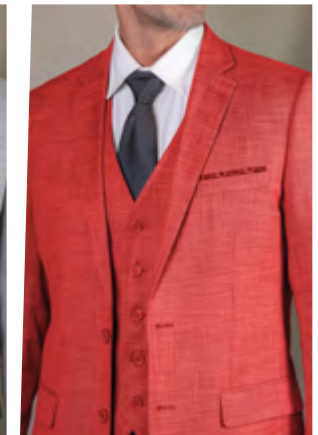

MAGENTA

LAZARO
3PC SLIM FIT, FLAT FRONT PANTS, SUPER 180'S