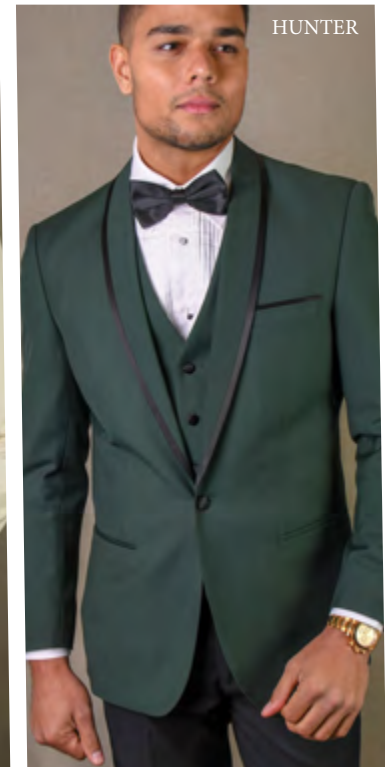

TUX-PK | PEAK LAPEL
3PC TAILORED FIT, FLAT FRONT PANTS

BURGUNDY

GREY

SAPPHIRE

STEEL BLUE

OFF WHITE

HUNTER

GENOVA