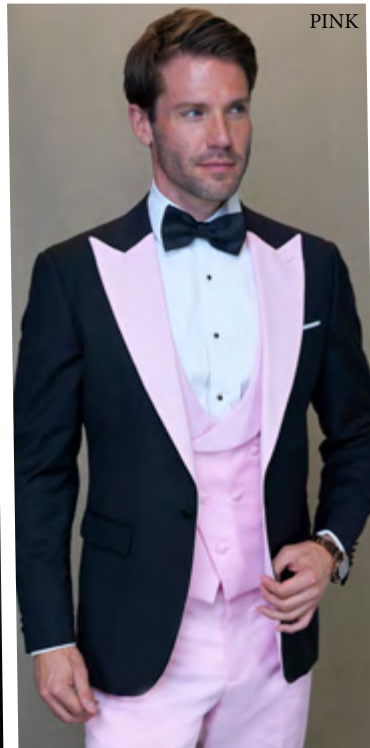

PINK

RED

ROYAL

CHAMPAGNE

3PC TAILORED FIT, FLAT FRONT PANTS

BLUE

TAN

CELESTE