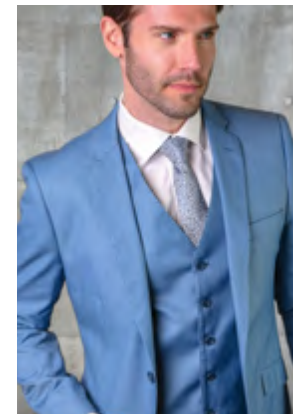

STEEL BLUE

STZV-100
3PC TAILORED FIT, FLAT FRONT PANTS, SUPER 150'S