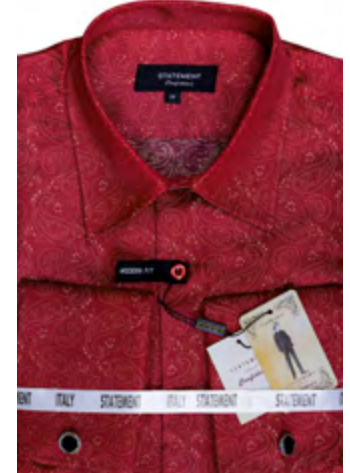

BURGUNDY

GREY

GOLD

RUST

BLACK-RED

RED

NAVY
WS-102

FANCY WOVEN SHIRT WITH CUFF LINKS