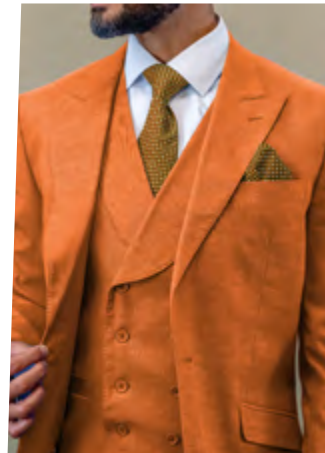

RUST

RIMA
3PC TAILORED FIT, FLAT FRONT PANTS