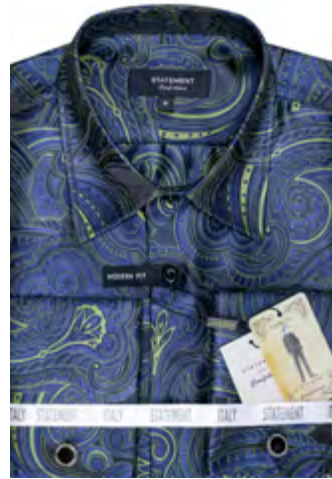

SILVER

WHITE

WS-100

PAISLEY FANCY WOVEN SHIRT W/ CUFF LINK

RED

COPPER

HUNTER

GREY-BLUE